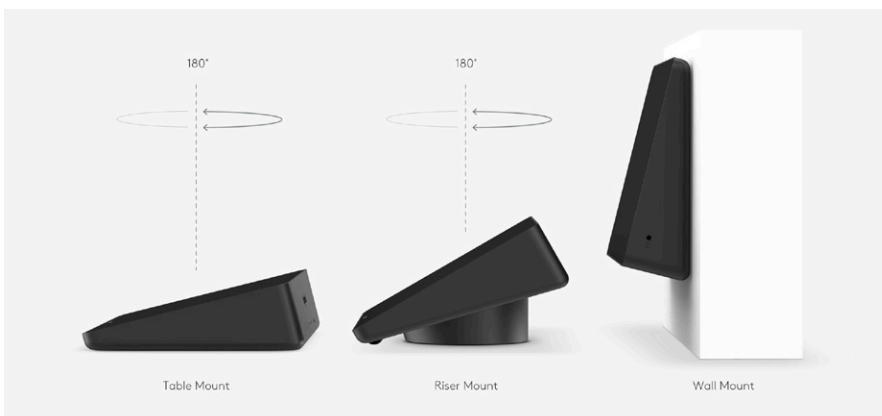

### Rally Mounting Kit

Included with medium and large configurations

Securely position Rally Camera on wall or near ceiling

Low-profile speaker brackets provide “floating” appearance

Robust cable retention brackets keep connections tight

### Rally Mic Pod

Modular microphones with RightSound™ for Logitech Rally

Auto-levels voices and suppresses noise for clear audio

Convenient mute control and indicator light

Connect up to seven Mic Pods for U-shaped tables and large rooms

Large room configurations include Rally Mic Pod Hub to simplify under-table cable routing

## MOUNTS FOR LOGITECH TAP

Place the Logitech Tap touch controller on the tabletop, or add a mount for better security, convenience and cable management. The Table and Riser mounts fit in standard grommet holes and swivel 180° for operation from both sides of the table. The Wall mount saves space in smaller rooms.