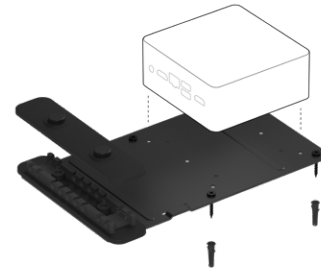

### Logitech Strong USB

SuperSpeed USB 10 Gbps cable

10m Included

25m Optional

The Logitech Tap touch controller connects to the meeting room PC via Logitech Strong USB, a plenum-rated cable that offers 10 meters (32.8 feet) of reach so you can position Tap for easy reach while hiding the PC in a credenza or behind display

### PC Mount

Mounting bracket with integrated cable retention

Compatible with Intel® NUC and other SFF PCs with a 100mm VESA pattern

Integrated cable retention keeps connections tight

Secures computers and cables to walls and beneath tables