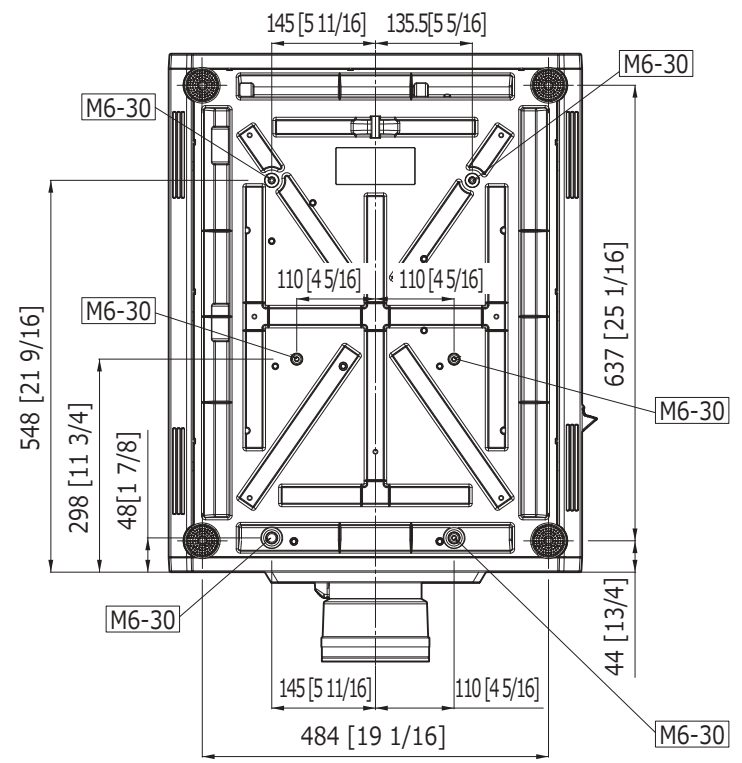

# Panasonic Projector

PT-RZ12K / PT-RS11K

mm [inches]

725 [28 9/16]

15 [9/16]

142 [5 9/16]

142 [5 9/16]

145 [5 11/16]

135.5 [5 5/16]

548 [21 9/16]

298 [11 3/4]

48 [1 7/8]

110 [4 5/16]

110 [4 5/16]

637 [25 1/16]

M6-30

M6-30

M6-30

M6-30

M6-30

44 [1 3/4]

145 [5 11/16]

110 [4 5/16]

484 [19 1/16]

270 [10 5/8]

142 [5 9/16]

128 [5 1/16]

289 [11 3/8]

578 [22 3/4]

142 [5 9/16]

195.5 [7 11/16]