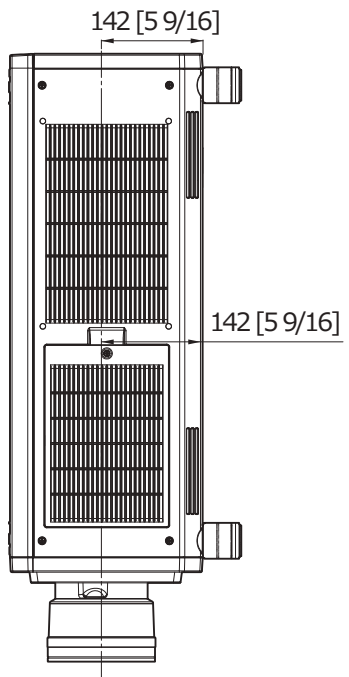

# Panasonic Projector

PT-RZ12K / PT-RS11K

mm [inches]

725 [28 9/16]

15 [9/16]

142 [5 9/16]

142 [5 9/16]

145 [5 11/16]

135.5 [5 5/16]

548 [21 9/16]

298 [11 3/4]

48 [1 7/8]

110 [4 5/16]

110 [4 5/16]

637 [25 1/16]

M6-30

M6-30

M6-30

M6-30

M6-30

44 [1 3/4]

145 [5 11/16]

110 [4 5/16]

484 [19 1/16]

270 [10 5/8]

142 [5 9/16]

128 [5 1/16]

289 [11 3/8]

578 [22 3/4]

142 [5 9/16]

195.5 [7 11/16]