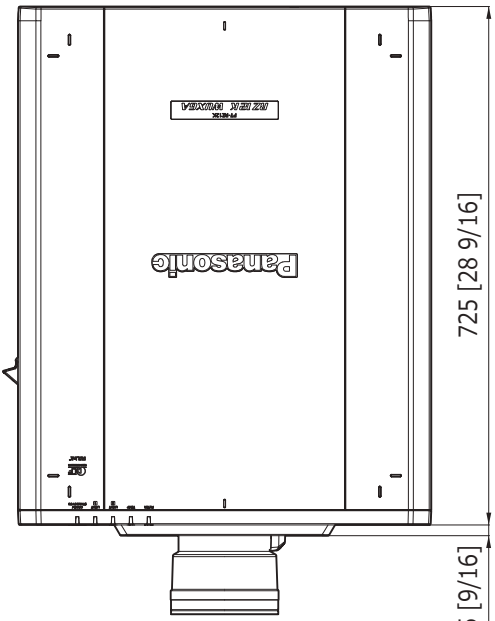

# Panasonic Projector

PT-RZ12K / PT-RS11K

mm [inches]

725 [28 9/16]

15 [9/16]

142 [5 9/16]

142 [5 9/16]

145 [5 11/16]

135.5 [5 5/16]

548 [21 9/16]

298 [11 3/4]

48 [1 7/8]

110 [4 5/16]

110 [4 5/16]

637 [25 1/16]

M6-30

M6-30

M6-30

M6-30

M6-30

44 [1 3/4]

145 [5 11/16]

110 [4 5/16]

484 [19 1/16]

270 [10 5/8]

142 [5 9/16]

128 [5 1/16]

289 [11 3/8]

578 [22 3/4]

142 [5 9/16]

195.5 [7 11/16]