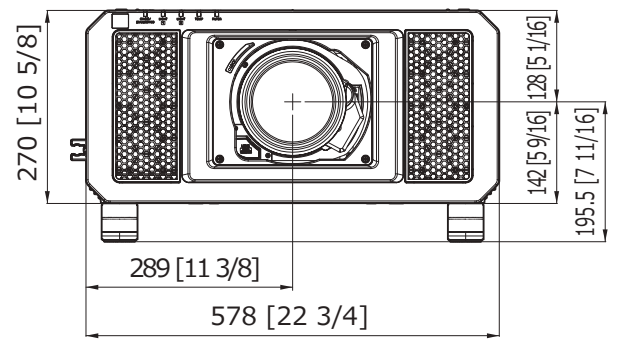

# Panasonic Projector

PT-RZ12K / PT-RS11K

mm [inches]

725 [28 9/16]

15 [9/16]

142 [5 9/16]

142 [5 9/16]

145 [5 11/16]

135.5 [5 5/16]

548 [21 9/16]

298 [11 3/4]

48 [1 7/8]

110 [4 5/16]

110 [4 5/16]

637 [25 1/16]

M6-30

M6-30

M6-30

M6-30

M6-30

44 [1 3/4]

145 [5 11/16]

110 [4 5/16]

484 [19 1/16]

270 [10 5/8]

142 [5 9/16]

128 [5 1/16]

289 [11 3/8]

578 [22 3/4]

142 [5 9/16]

195.5 [7 11/16]